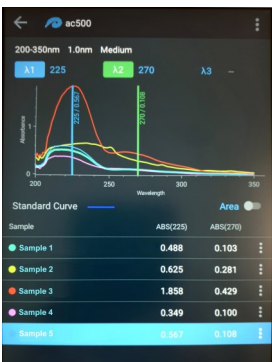

Additionally we will run a live demonstration of our Caretech Spectroscan UV-Vis SmartLog, when used as tool to perform wash water analysis. The aim? The maximum efficiency and performance of your vessels during turnaround.